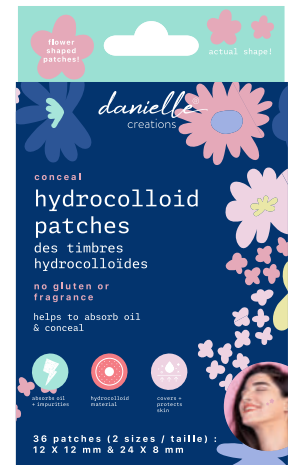

Hydrocolloid Blemish Patches

Sku Code: D1736FL
Pack Size: 36
Packaging dimensions: 16.7 x 9.6 x 1.5cm