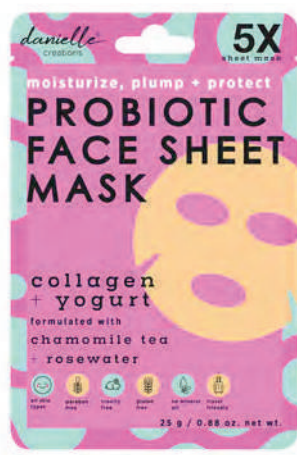

Probiotic Face Mask

Sku Code: DC8706PBS
Pack Size: 12
Packaging dimensions: 20 x 17 x 3.8cm