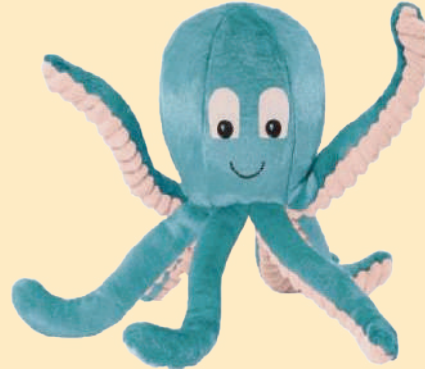

**Sku Code:** AH0323AV

**Pack Size:** 1

**Packaging dimensions:** 21 x 23.5 x 21 cm

**Dino Snuggable Hottie**

**Sku Code:** AH0088GR

**Pack Size:** 1

**Packaging dimensions:** 21 x 23.5 x 21 cm

**Octo Snuggable Hottie**