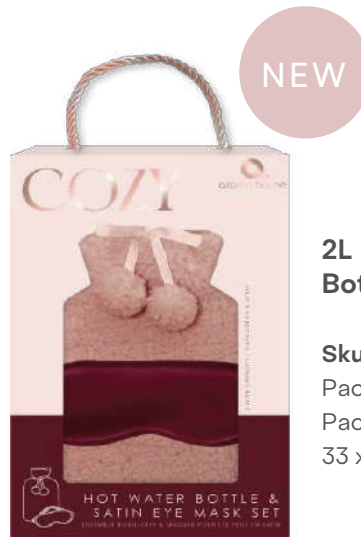

**Faux Eye Mask & Socks Gift Set**

Socks & Eye Mask

**Sku Code: AH0216CR**  
Sock Size: Fits all up to UK 7  
Pack Size: 6  
Dimensions: 20cm x 14cm x 4 cm

**2L Faux Fur Hot Water Bottle and Eye Mask Burgundy**